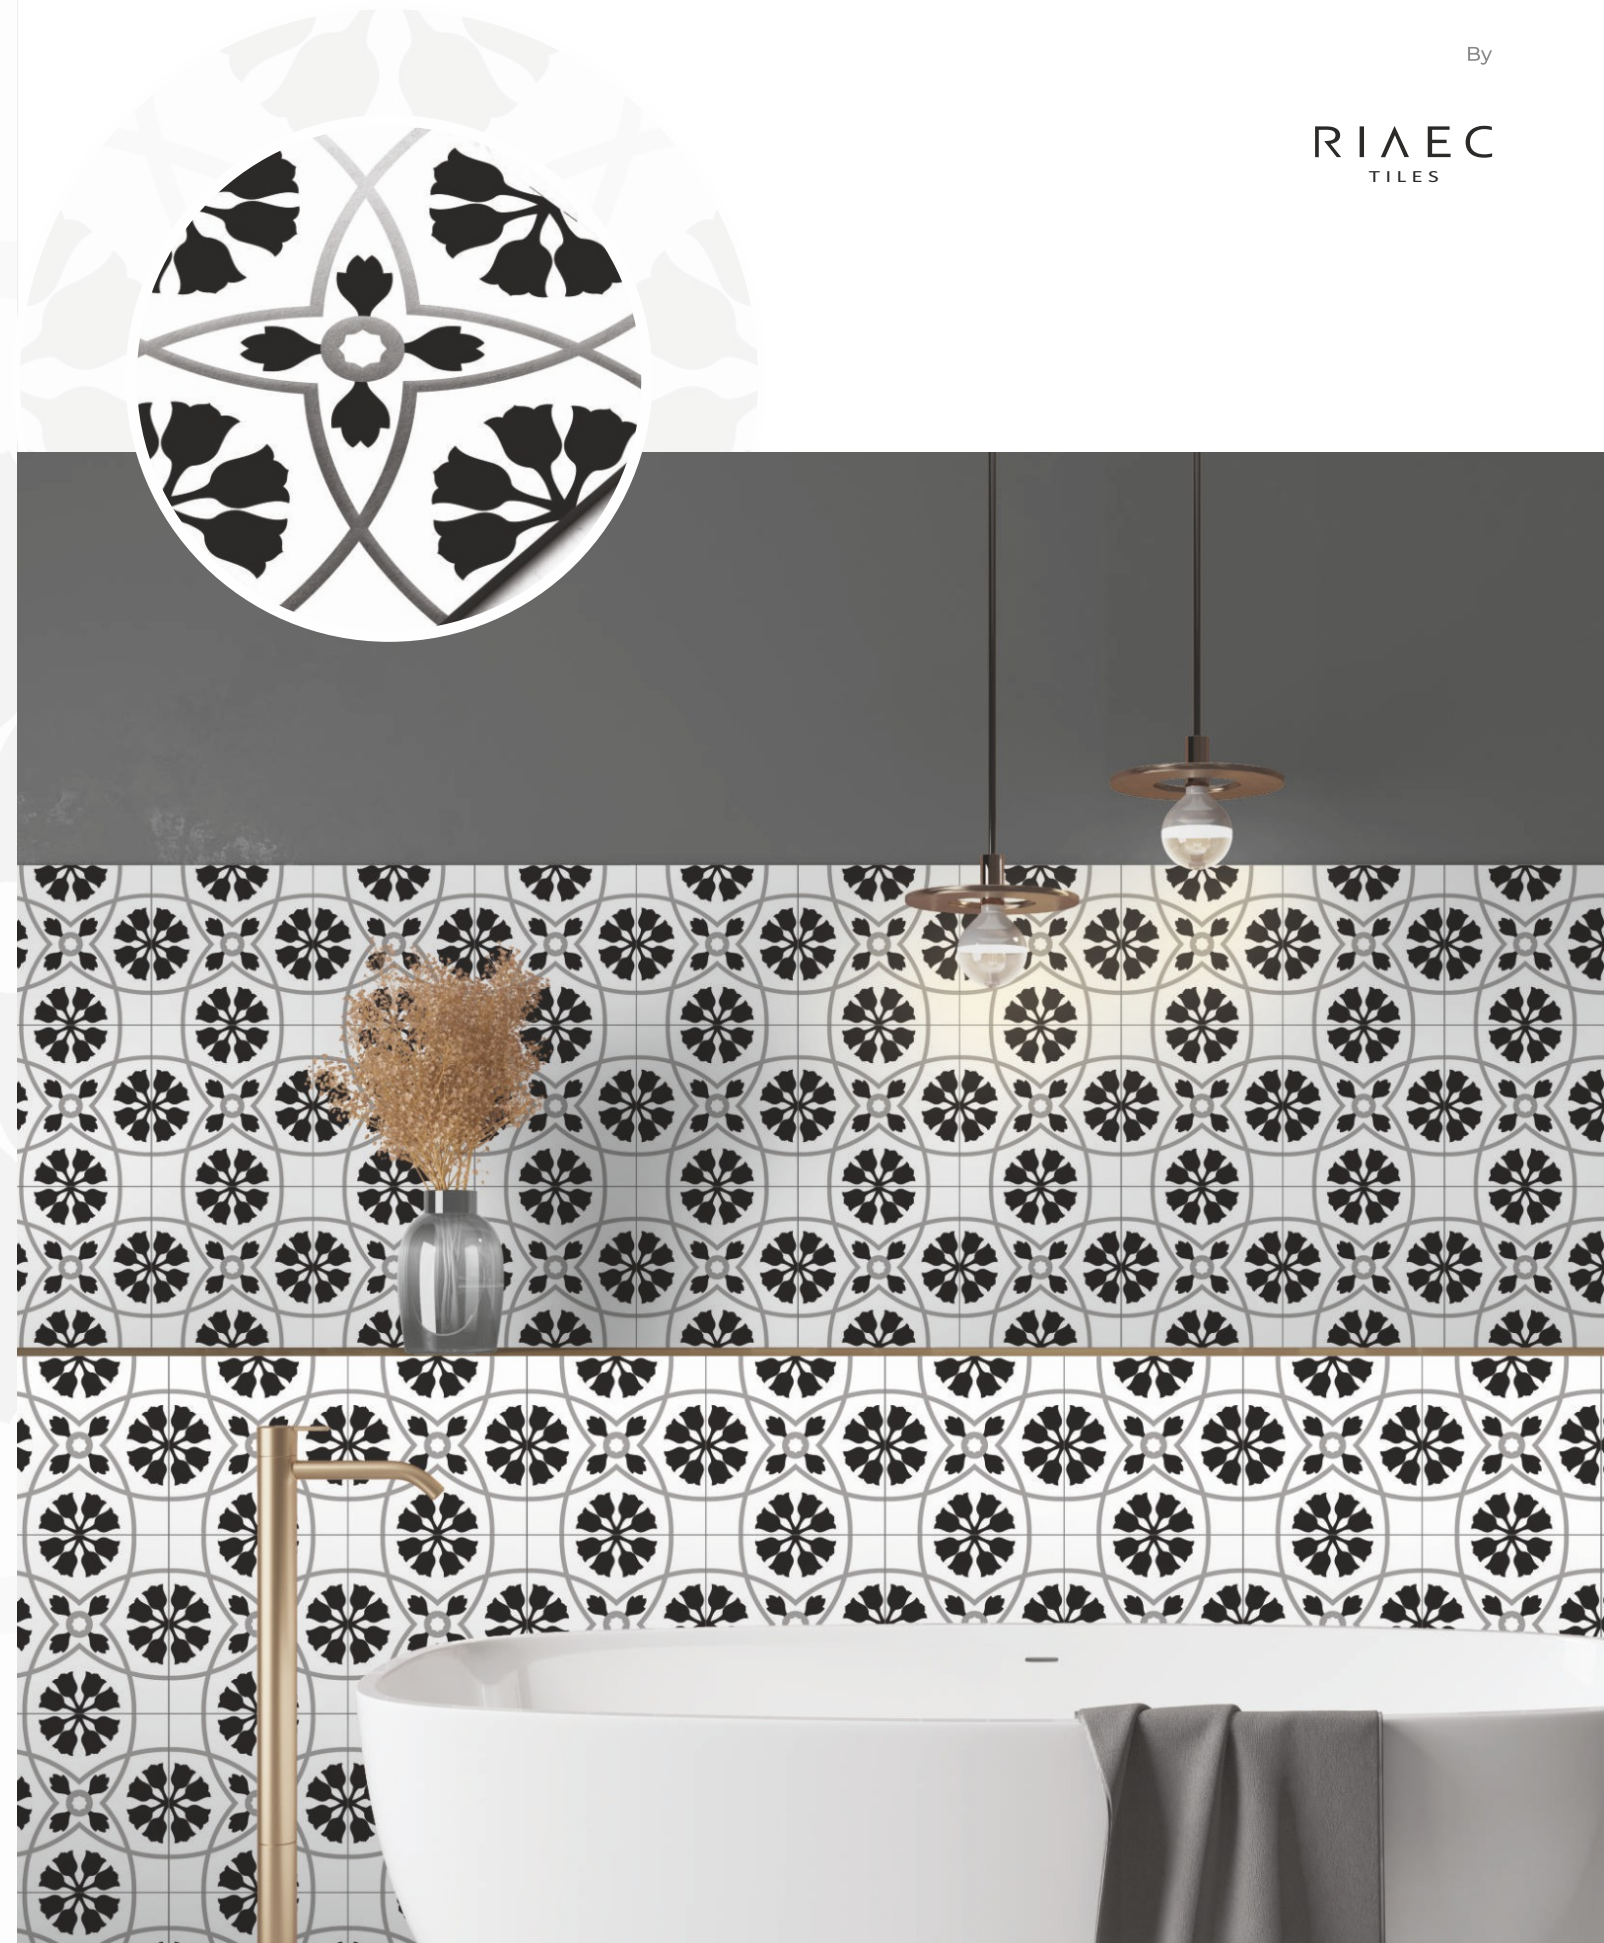

DECENT CUBE

FLOOR

WALL

High Tensile Strength

Environment Friendly

Abrasion Resistant

Heat & Fire Resistant

Chemical Resistant

Less Water Absorption

www.riaec.com

CUBE
COLLECTION

By

RIAEC
TILES