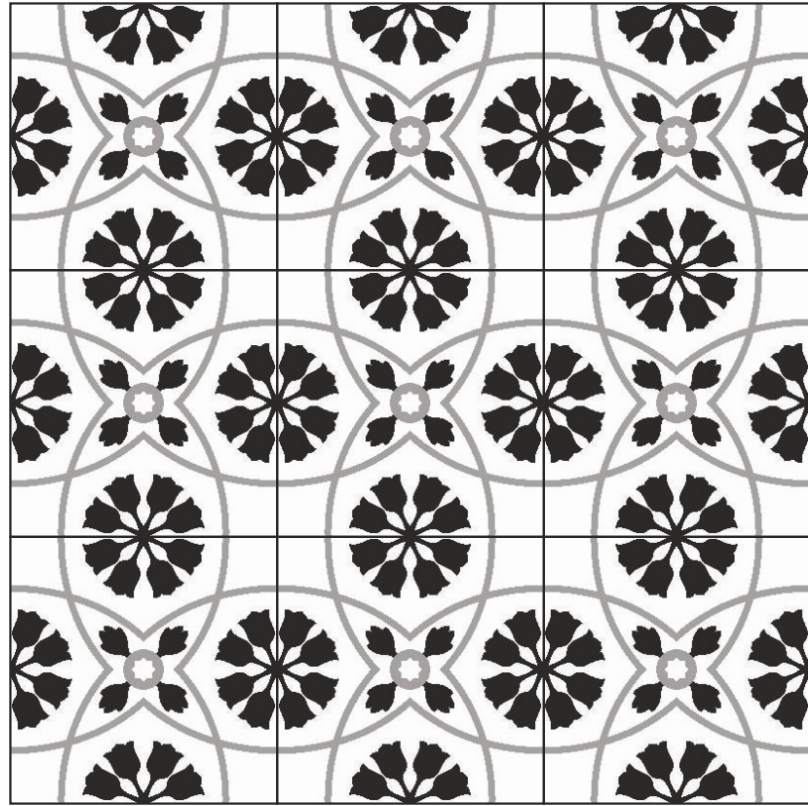

[www.riaec.com](http://www.riaec.com)

**CUBE**  
COLLECTION

By

**RIAEC**  
TILES

200X200MM

MATT WITH LUSTER

DECENT CUBE

FLOOR