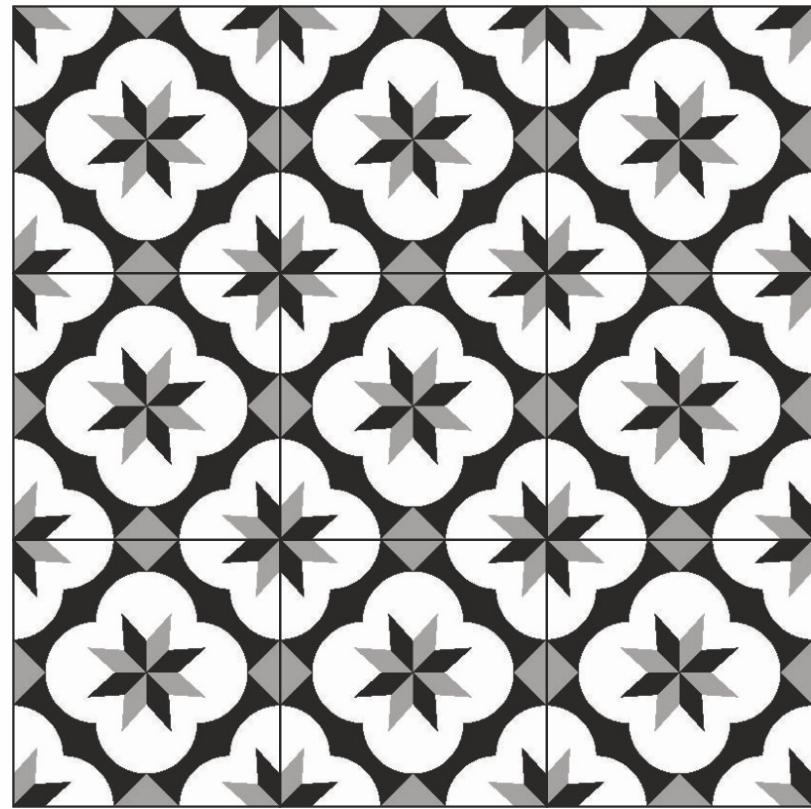

200X200MM
MATT WITH LUSTER