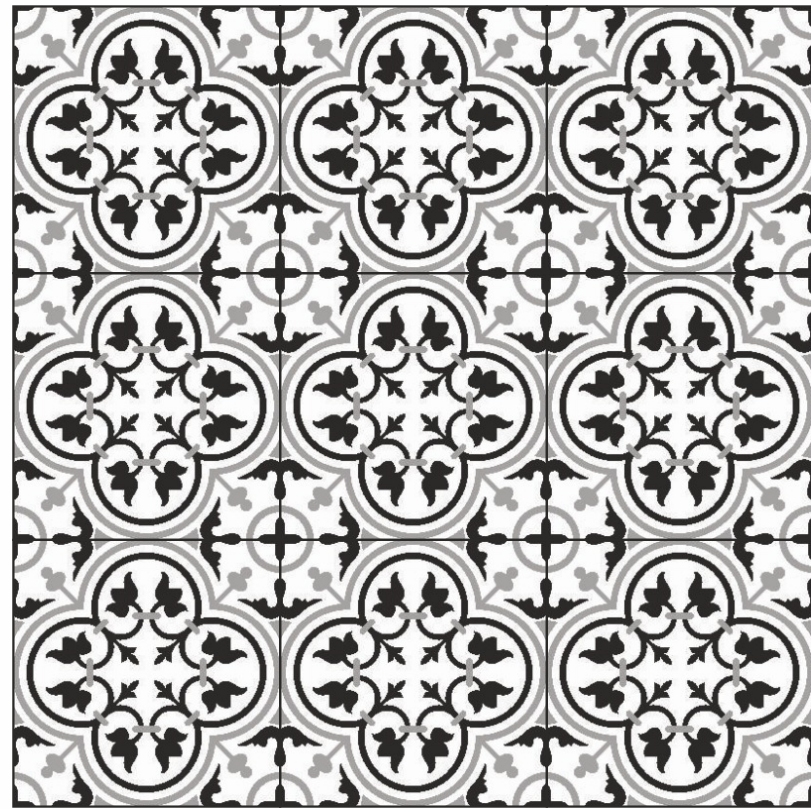

STAIN  
RESISTANCE

EASY TO  
CLEAN

ECOLOGICAL

CHEMICAL  
RESISTANCE

SCRATCH  
RESISTANCE

THERMIC IMPACT  
RESISTANCE

**200X200MM**  
MATT WITH LUSTER

**CLASSIC CUBE**