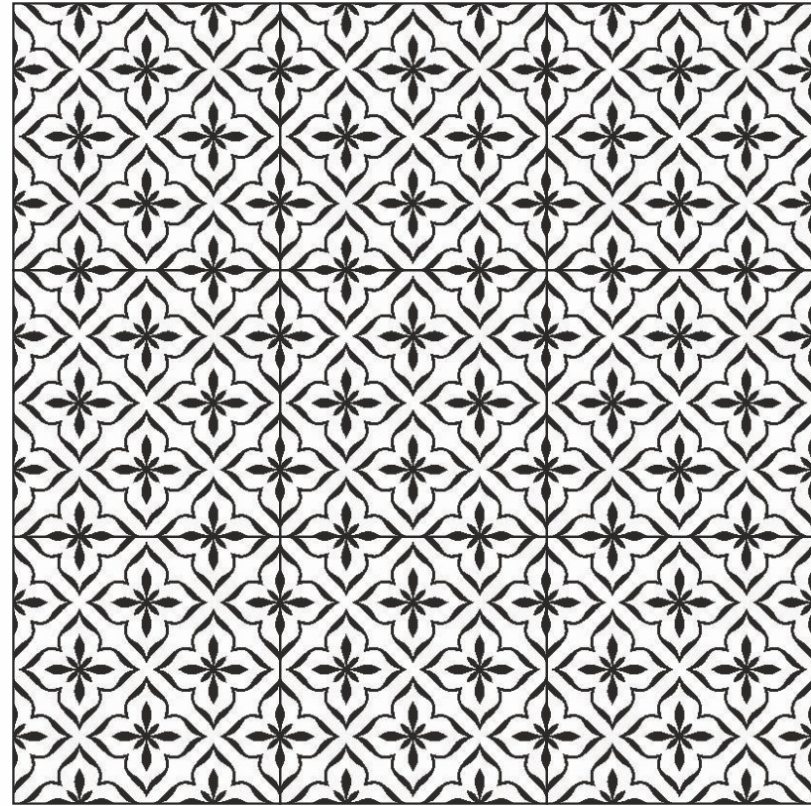

200X200MM

MATT

ANTIQUÉ CUBE

www.riaec.com

CUBE  
COLLECTION

By

RIAEC  
TILES

**CUBE**  
COLLECTION