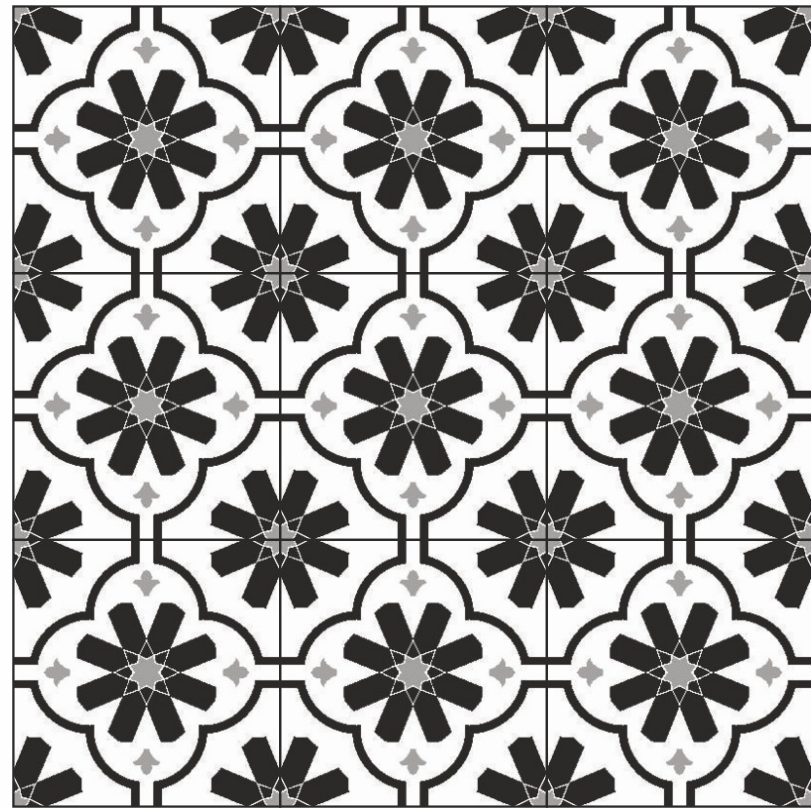

Chemical Resistant

Less Water Absorption

[www.riaec.com](http://www.riaec.com)

**CUBE**  
COLLECTION

By

**RIAEC**  
TILES

**200X200MM**  
MATT WITH LUSTER

**CROWN CUBE**