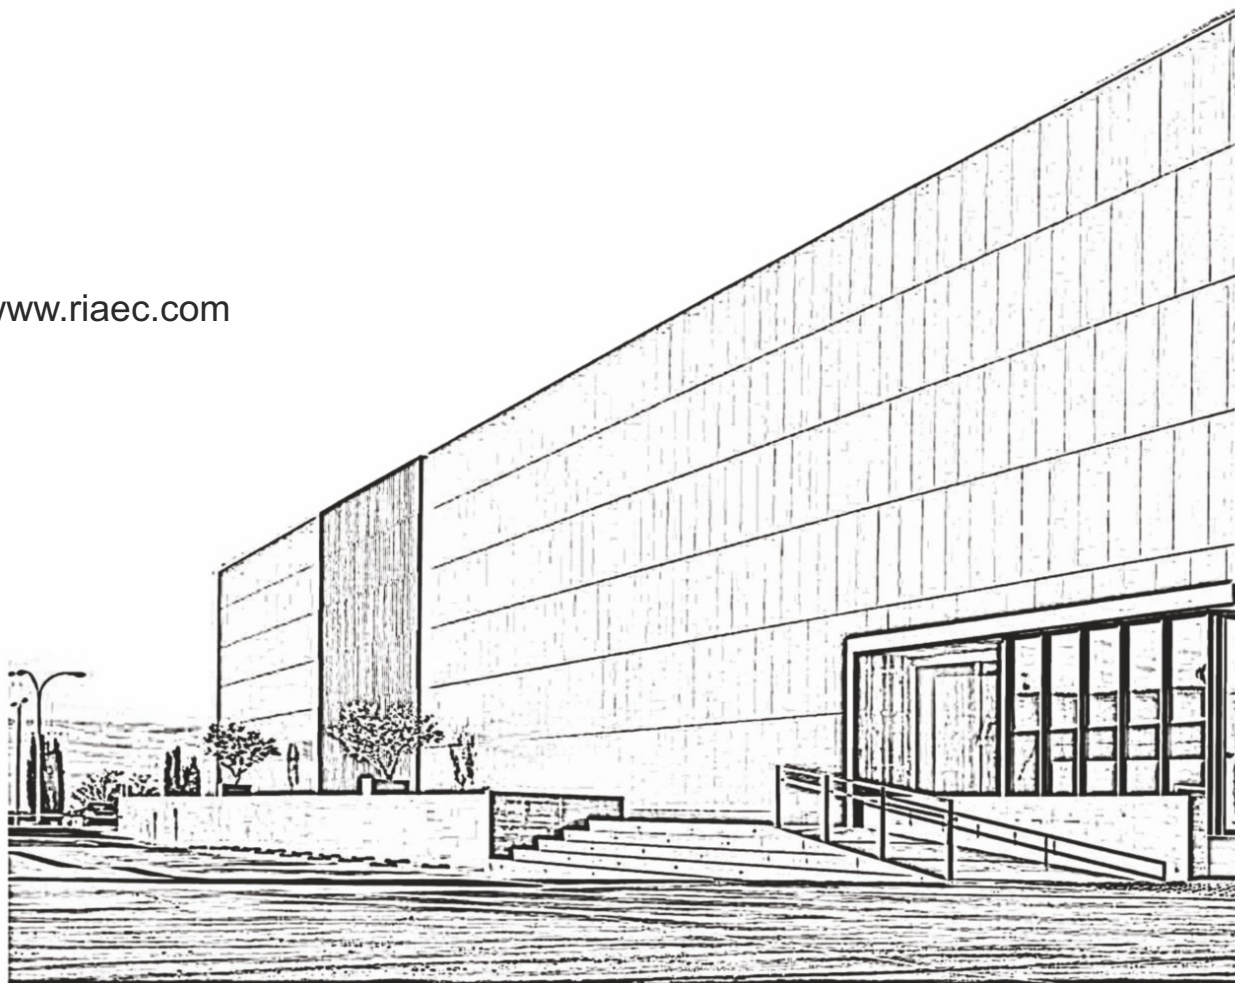

THE STORY OF RIAEC TILES

Riaec Tiles has been a pioneer in the small format ceramic tile production from India . Riaec Tiles was started with the purpose of developing the best collection in the small format ceramic tile for the bathroom , kitchen and other decoration based applications in the residential and commercial space .

Riaec Tile has been providing the biggest range of subway base color tile collection as well as the ever developing range in the digital printing collection . With the use of 12 color System Digital Printing Machinery , we are able to produce the biggest range of colors , applications and surface possible in the Riaec Tiles produced in India.

Riaec Tile has potentially the biggest distribution centre with the help of our supplier, stockist and retail counters across all the states of India. Riaec has always been popular in the international market and with our high standards of quality and design portfolio, we are developing a strong market presence internationally.

www.riaec.com